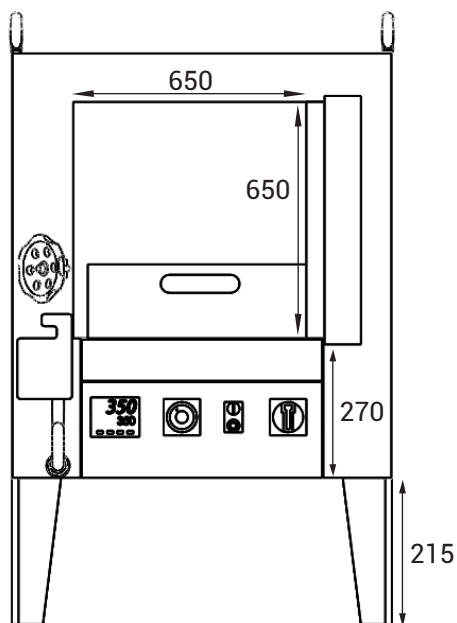

Dimensions

Find more references and technical data
on our online catalogue :
www.bmsfrance.eu

🏠 53, route des Contamines
74370 Argonay - France

☎ Tél. : +33 (0)4 50 27 29 00 - Fax. : +33 (0)4 50 27 38 22

✉ info@bmsfrance.eu

@ www.bmsfrance.eu

📺 Find illustrative videos
on our Youtube channel