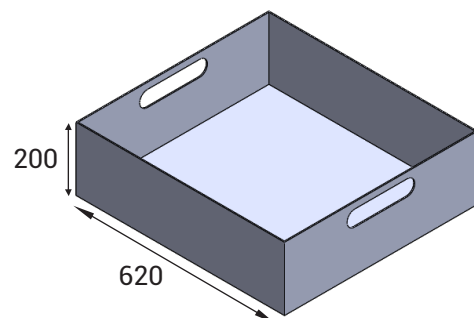

Dimensions

Find more references and technical data
on our online catalogue :
www.bmsfrance.eu

🏠 53, route des Contamines
74370 Argonay - France

☎ Tél. : +33 (0)4 50 27 29 00 - Fax. : +33 (0)4 50 27 38 22

✉ info@bmsfrance.eu

@ www.bmsfrance.eu

📺 Find illustrative videos
on our Youtube channel