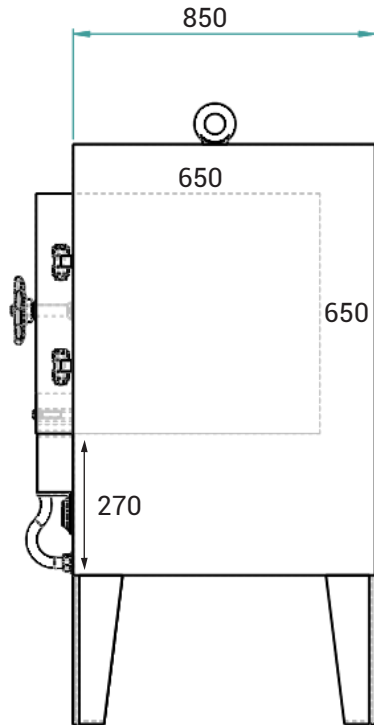

Dimensions

Find more references and technical data
on our online catalogue :
www.bmsfrance.eu

🏠 53, route des Contamines
74370 Argonay - France

☎ Tél. : +33 (0)4 50 27 29 00 - Fax. : +33 (0)4 50 27 38 22

✉ info@bmsfrance.eu

@ www.bmsfrance.eu

📺 Find illustrative videos
on our Youtube channel