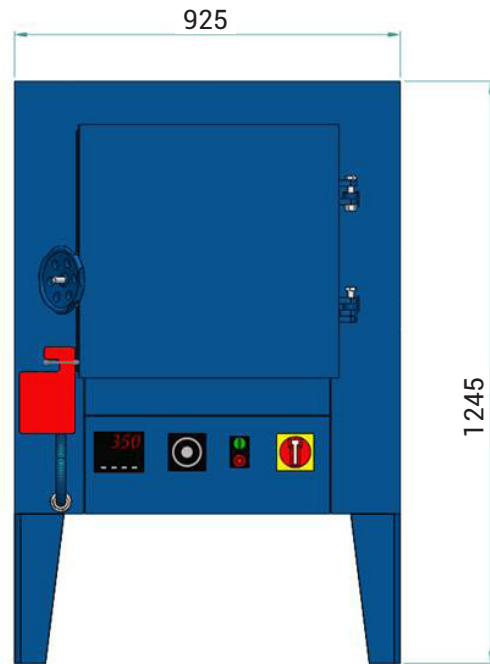

Dimensions

Find more references and technical data
on our online catalogue :
www.bmsfrance.eu

🏠 53, route des Contamines
74370 Argonay - France

☎ Tél. : +33 (0)4 50 27 29 00 - Fax. : +33 (0)4 50 27 38 22

✉ info@bmsfrance.eu

@ www.bmsfrance.eu

📺 Find illustrative videos
on our Youtube channel